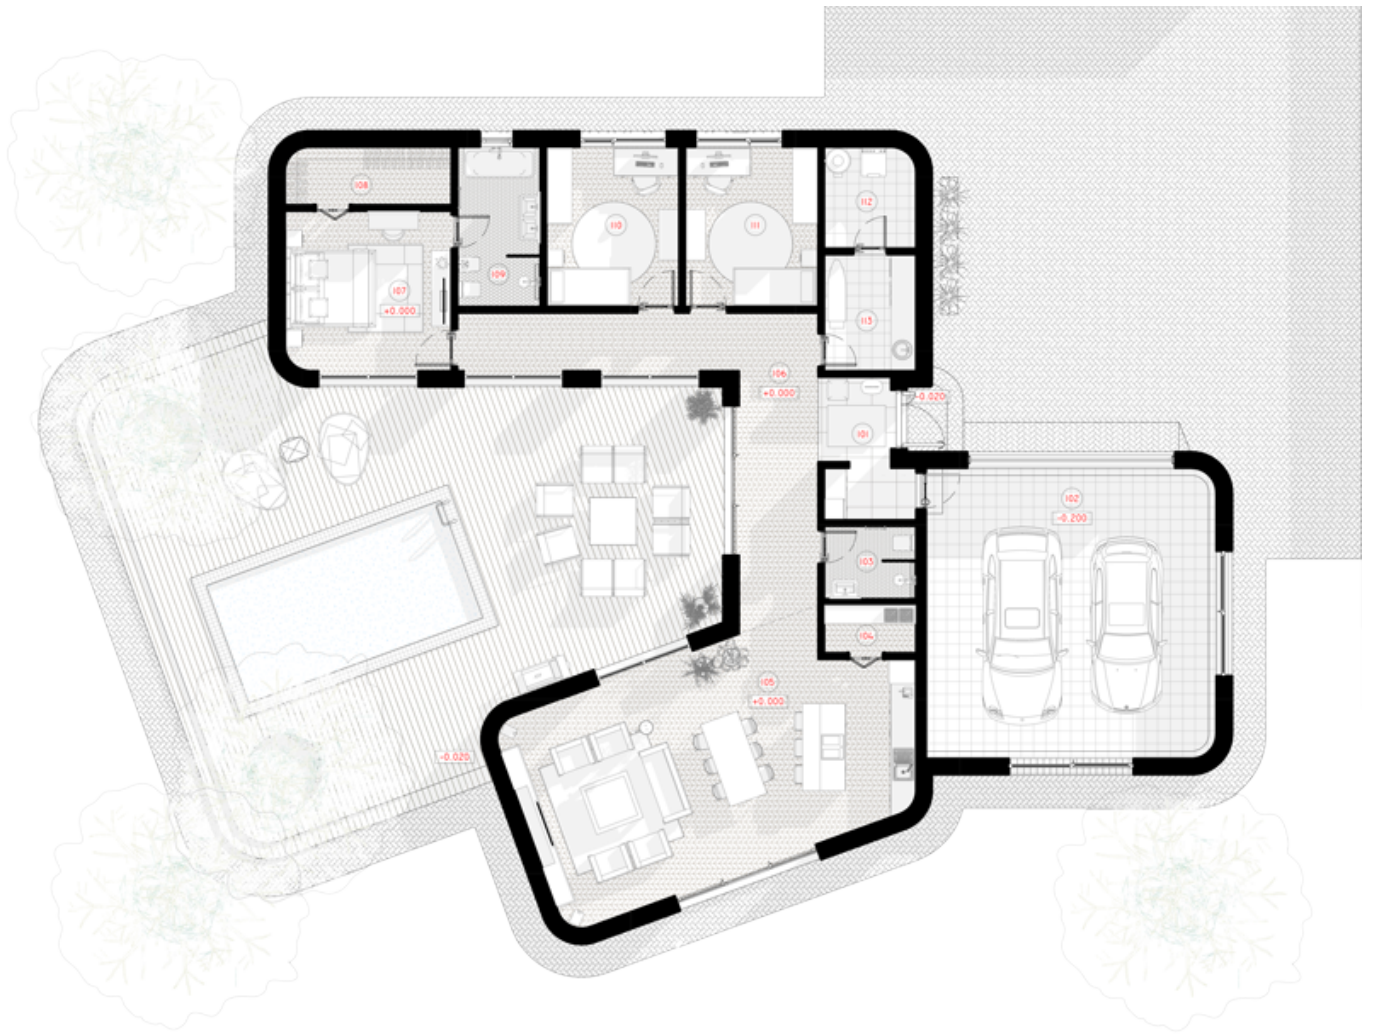

NPS

THE RUSTY BOX

LIVING AREA	89.36
TOTAL AREA	199.3
NUMBER OF FLOORS	1
ROOF SLOPE	1.4
BUILDING AREA	238.87
HOUSE LENGTH	19.61
HOUSE WIDTH	23.22
HOUSE HEIGHT	4.42

~~€ 2.928~~

€ 2.420

1ST FLOOR PLAN

101 TAMBOUR	6.49 m ²
102 GARAGE	48.85m ²
103 WC	3.83 m ²
104 PANTRY	2.53 m ²
105 LIVING ROOM - KITCHEN	49.40 m ²
106 HOLL	23.57 m ²

107 PARENTS BEDROOM	15.32 m ²
108 WARDROBE	5.52 m ²
109 WC	7.68 m ²
110 CHILDREN'S ROOM	12.32 m ²
111 CHILDREN'S ROOM	12.32 m ²
112 BOILER ROOM	5.31 m ²
113 LAUNDRY	6.16 m ²
TOTAL:	199.30 m²