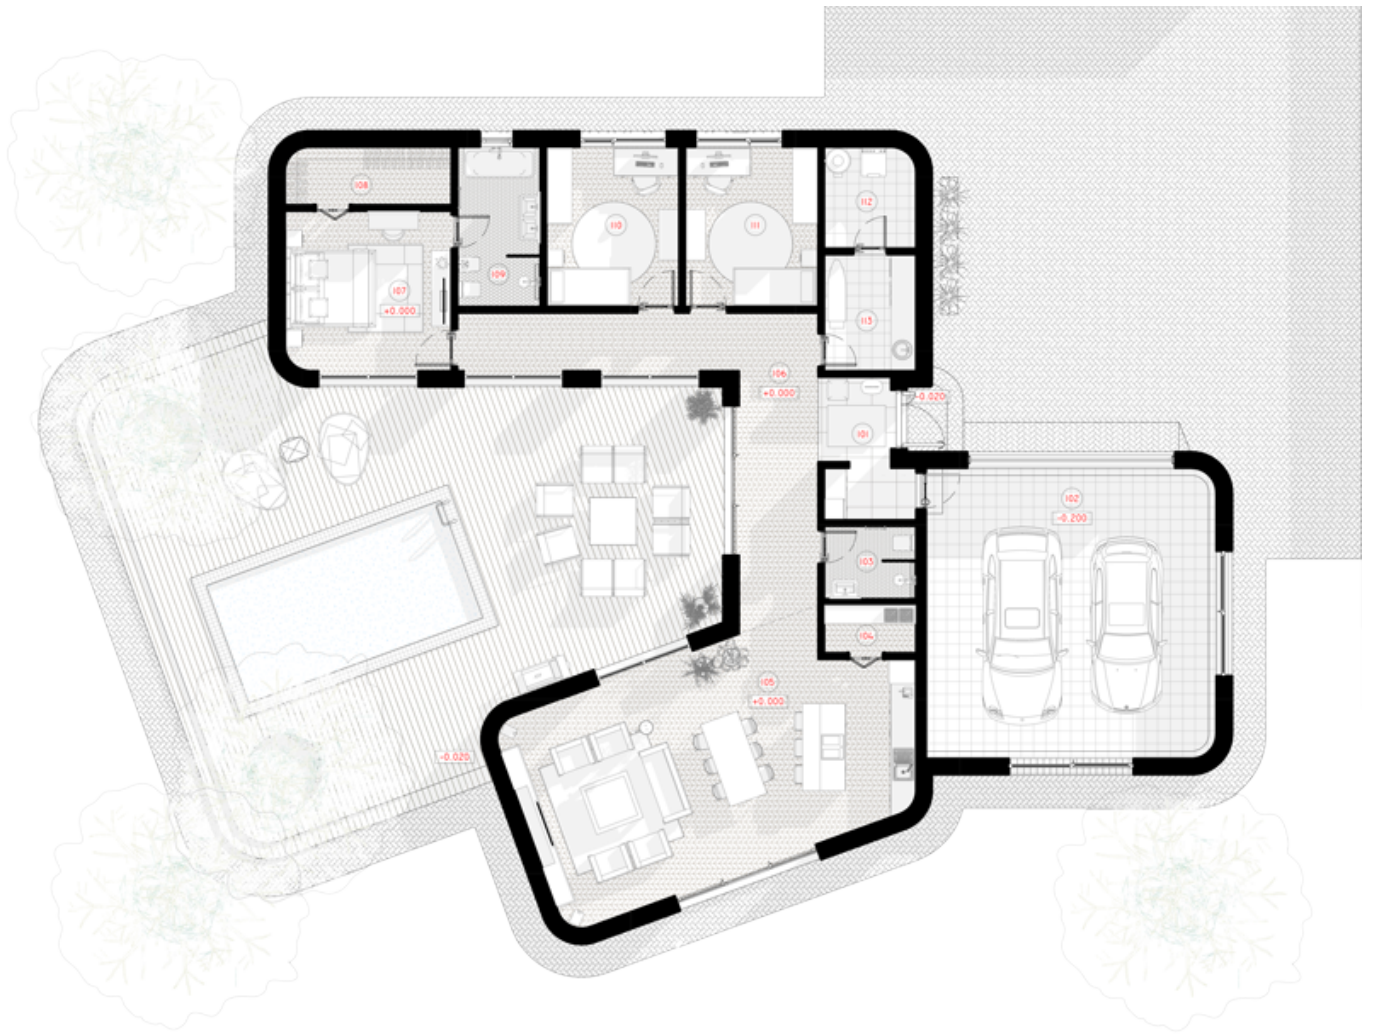

NPS

THE RUSTY BOX

LIVING AREA	89.36
TOTAL AREA	199.3
NUMBER OF FLOORS	1
ROOF SLOPE	1.4
BUILDING AREA	238.87
HOUSE LENGTH	19.61
HOUSE WIDTH	23.22
HOUSE HEIGHT	4.42

~~€ 2.928~~ **€ 2.420**

1ST FLOOR PLAN

101 TAMBOUR	6.49 m ²
102 GARAGE	48.85m ²
103 WC	3.83 m ²
104 PANTRY	2.53 m ²
105 LIVING ROOM - KITCHEN	49.40 m ²
106 HOLL	23.57 m ²

107 PARENTS BEDROOM	15.32 m ²
108 WARDROBE	5.52 m ²
109 WC	7.68 m ²
110 CHILDREN'S ROOM	12.32 m ²
111 CHILDREN'S ROOM	12.32 m ²
112 BOILER ROOM	5.31 m ²
113 LAUNDRY	6.16 m ²
TOTAL:	199.30 m²