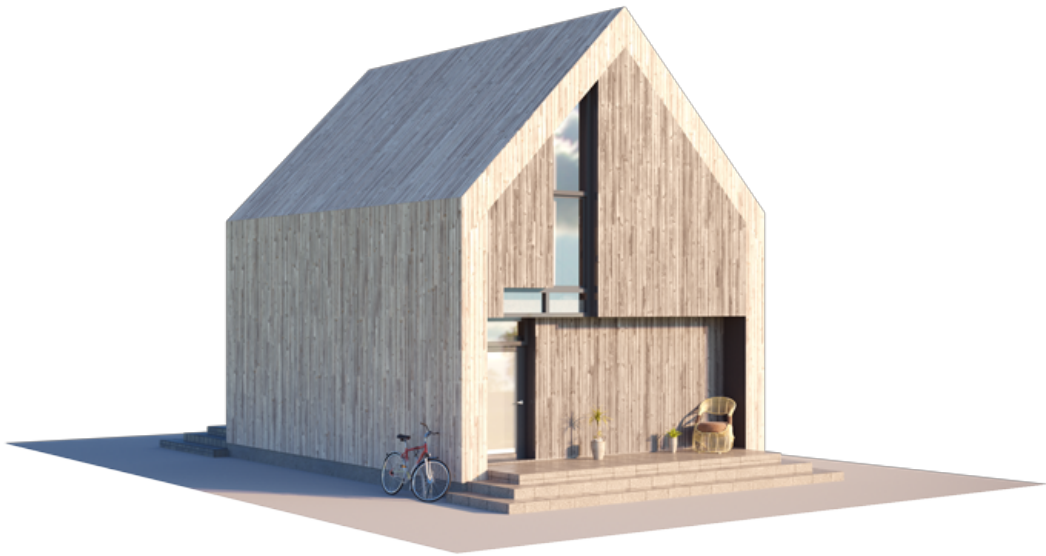

NPS

THE SWEET CUPCAKE LOFT

LIVING AREA	39.39
TOTAL AREA	49.84
NUMBER OF FLOORS	2
ROOF SLOPE	45
BUILDING AREA	61.48
HOUSE LENGTH	8.75
HOUSE WIDTH	7.05
HOUSE HEIGHT	8.50

€ 12.500

ADVANTAGES
THE SWEET CUPCAKE LOFT

The Sweet Cupcake Loft House is a special example of LGSF's technological superiority. Remember - this house is not built, it is made. But it's everything you'd expect from a traditional two-storey house, and much more. It's good to live in a modern house that has been produced in an environmentally friendly way, using no natural resources and leaving no waste.

Now ask yourself what the traditional gabled roof of this house reminds you of. Yes, the answer lies in the name of this house model. The Sweet Cupcake loft design will help you to emphasise your values: the desire to dream, to inspire others, to foster harmony and to believe in the power of romance. Let life in the loft be as sweet as a cupcake.

The traditional shape of the Sweet Cupcake House represents a cube transformed by an upward force. The result is a nostalgic symmetrical gable roof that symbolises purity and traditional home values. Sweet Cupcake is a modern interpretation of a traditional gable-roofed house. The Sweet Cupcake design strikes a delicate balance between traditional, romantic home comfort and innovative exterior solutions with extra-large windows. This concept is designed for people who know how to dream and see more good than bad in everyday life. Even if the rest of the world outside the walls of your home is going mad. The Sweet Cupcake design will help you to aesthetically emphasise your values: positivity, personal integrity, the ability to dream and inspire others, and the harmony of life.