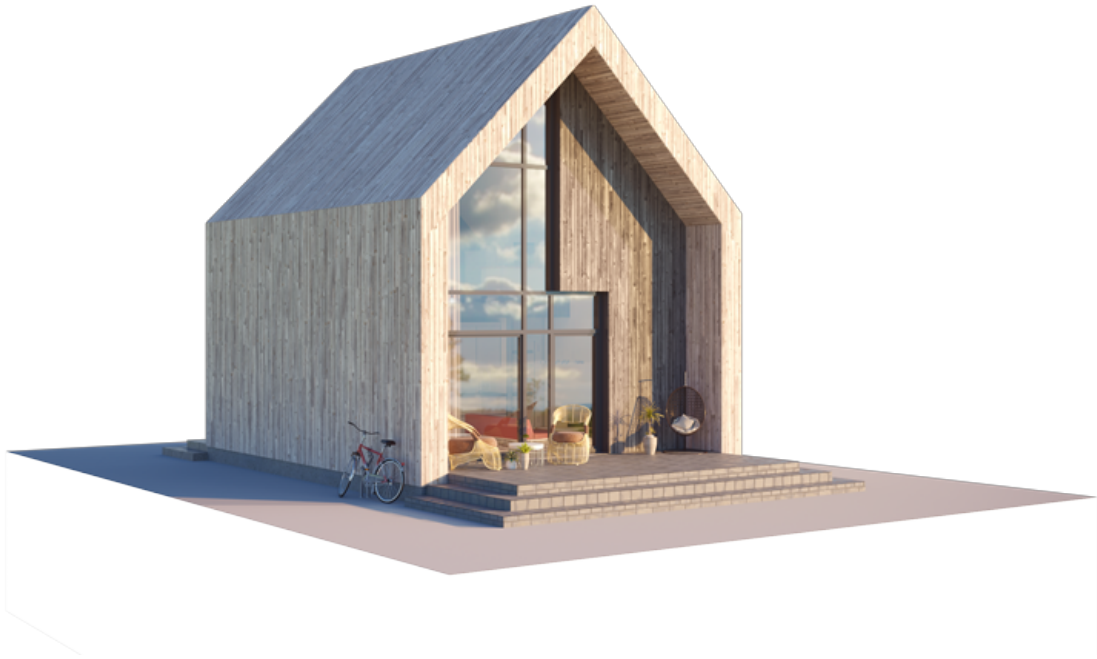

NPS

THE SWEET CUPCAKE LOFT

LIVING AREA	39.39
TOTAL AREA	49.84
NUMBER OF FLOORS	2
ROOF SLOPE	45
BUILDING AREA	61.48
HOUSE LENGTH	8.75
HOUSE WIDTH	7.05
HOUSE HEIGHT	8.50

€ 12.500

ADVANTAGES
THE SWEET CUPCAKE LOFT

The Sweet Cupcake Loft House is a special example of LGSF's technological superiority. Remember - this house is not built, it is made. But it's everything you'd expect from a traditional two-storey house, and much more. It's good to live in a modern house that has been produced in an environmentally friendly way, using no natural resources and leaving no waste.

Now ask yourself what the traditional gabled roof of this house reminds you of. Yes, the answer lies in the name of this house model. The Sweet Cupcake loft design will help you to emphasise your values: the desire to dream, to inspire others, to foster harmony and to believe in the power of romance. Let life in the loft be as sweet as a cupcake.

The traditional shape of the Sweet Cupcake House represents a cube transformed by an upward force. The result is a nostalgic symmetrical gable roof that symbolises purity and traditional home values. Sweet Cupcake is a modern interpretation of a traditional gable-roofed house. The Sweet Cupcake design strikes a delicate balance between traditional, romantic home comfort and innovative exterior solutions with extra-large windows. This concept is designed for people who know how to dream and see more good than bad in everyday life. Even if the rest of the world outside the walls of your home is going mad. The Sweet Cupcake design will help you to aesthetically emphasise your values: positivity, personal integrity, the ability to dream and inspire others, and the harmony of life.