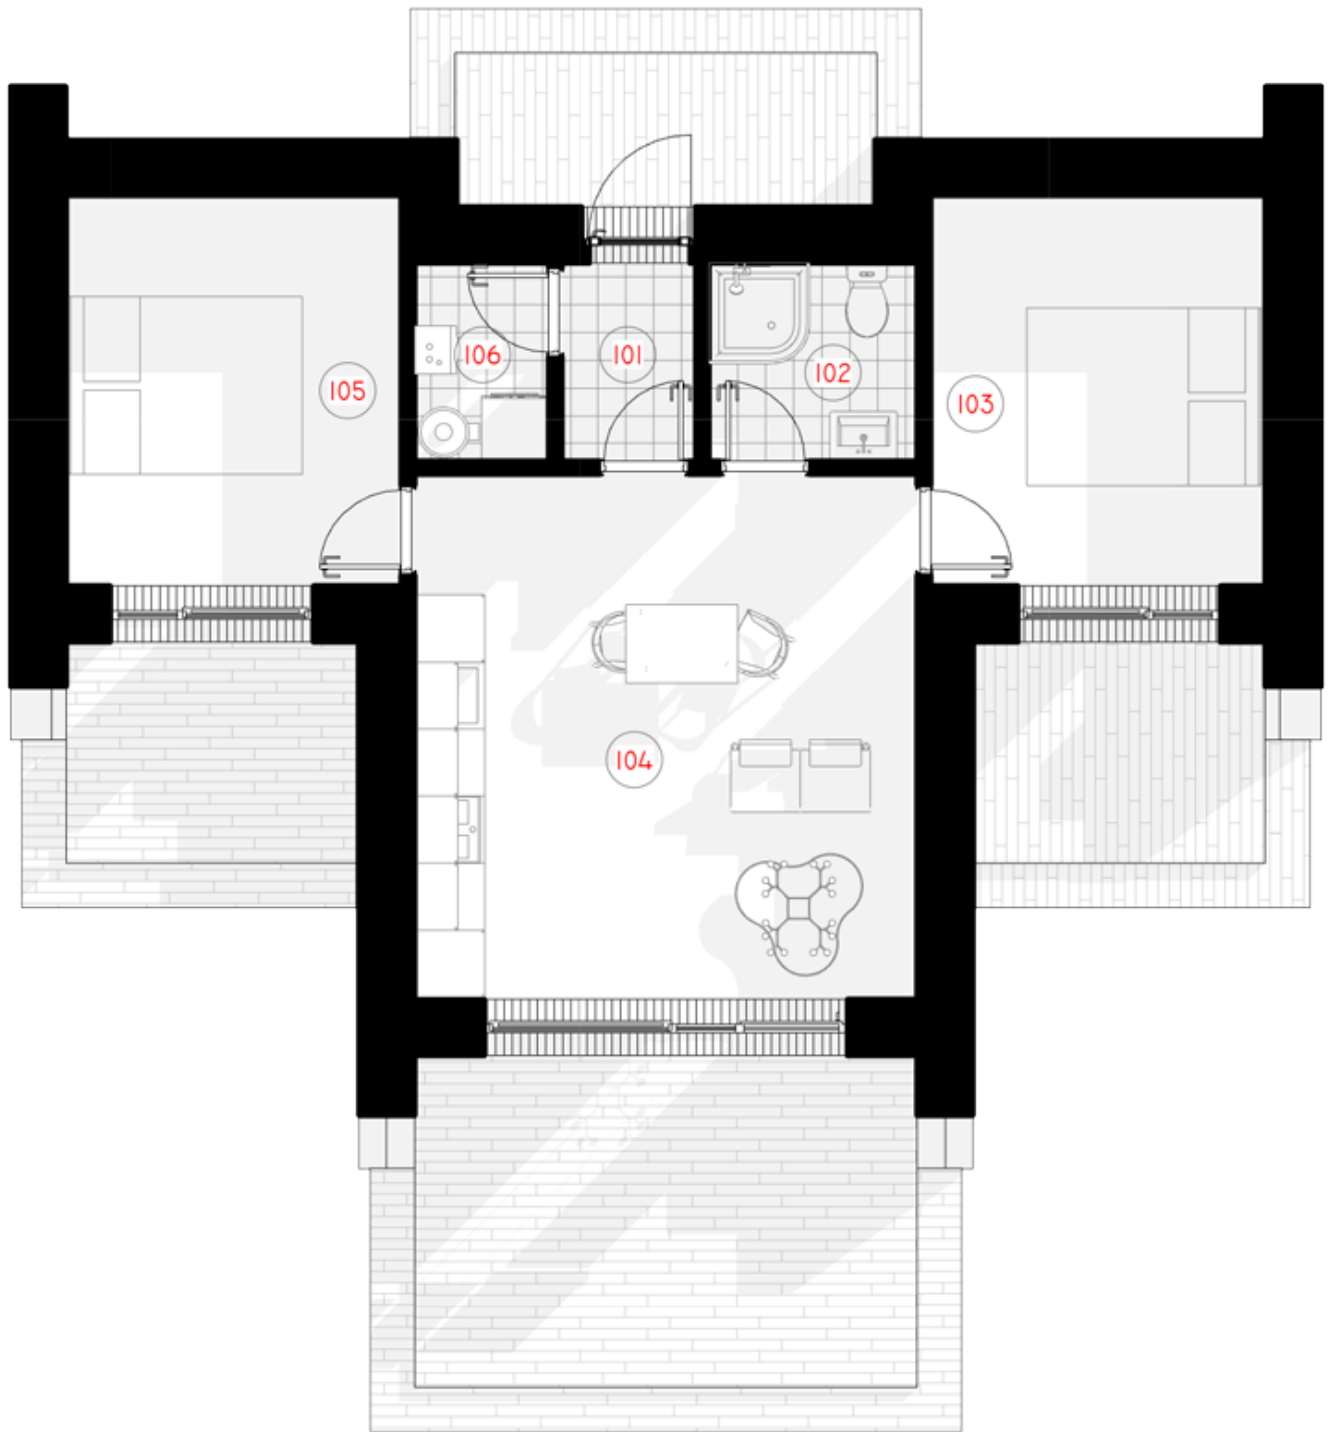

NPS

THE WILD WAVE ORIGINAL

LIVING AREA	42.15
TOTAL AREA	49.76
NUMBER OF FLOORS	1
ROOF SLOPE	8
BUILDING AREA	86,31
HOUSE LENGTH	10,05
HOUSE WIDTH	11,75
HOUSE HEIGHT	4,45

€ 11.680

BENEFITS
THE WILD WAVE ORIGINAL

This Wild Wave house is a contemporary solution for sustainable and environmentally (and budget-friendly) living. The single-storey solution perfectly brings out the aesthetics of this atypical façade geometry. This compact house is perfect for a single person or a couple, as well as a holiday retreat for the whole family.

It's true that this house is not for everyone. It is for those who love freedom and cannot live without it. The shape of the Wild Wave Original House represents the breaking wave that represents freedom, washing away all your worries and troubles. There are many speakers about freedom. Wild Wave homes are for those who truly live it.

1ST FLOOR PLAN

101
TAMBOURINE

2,16 m²

102	SANITARY ROOM	3,31 m ²
103	BEDROOM	10,50 m ²
104	LIVING ROOM - KITCHEN	21,15 m ²
105	BEDROOM	10,50 m ²
106	AUXILIARY ROOM	2,14 m ²
TOTAL:		49,76 m²