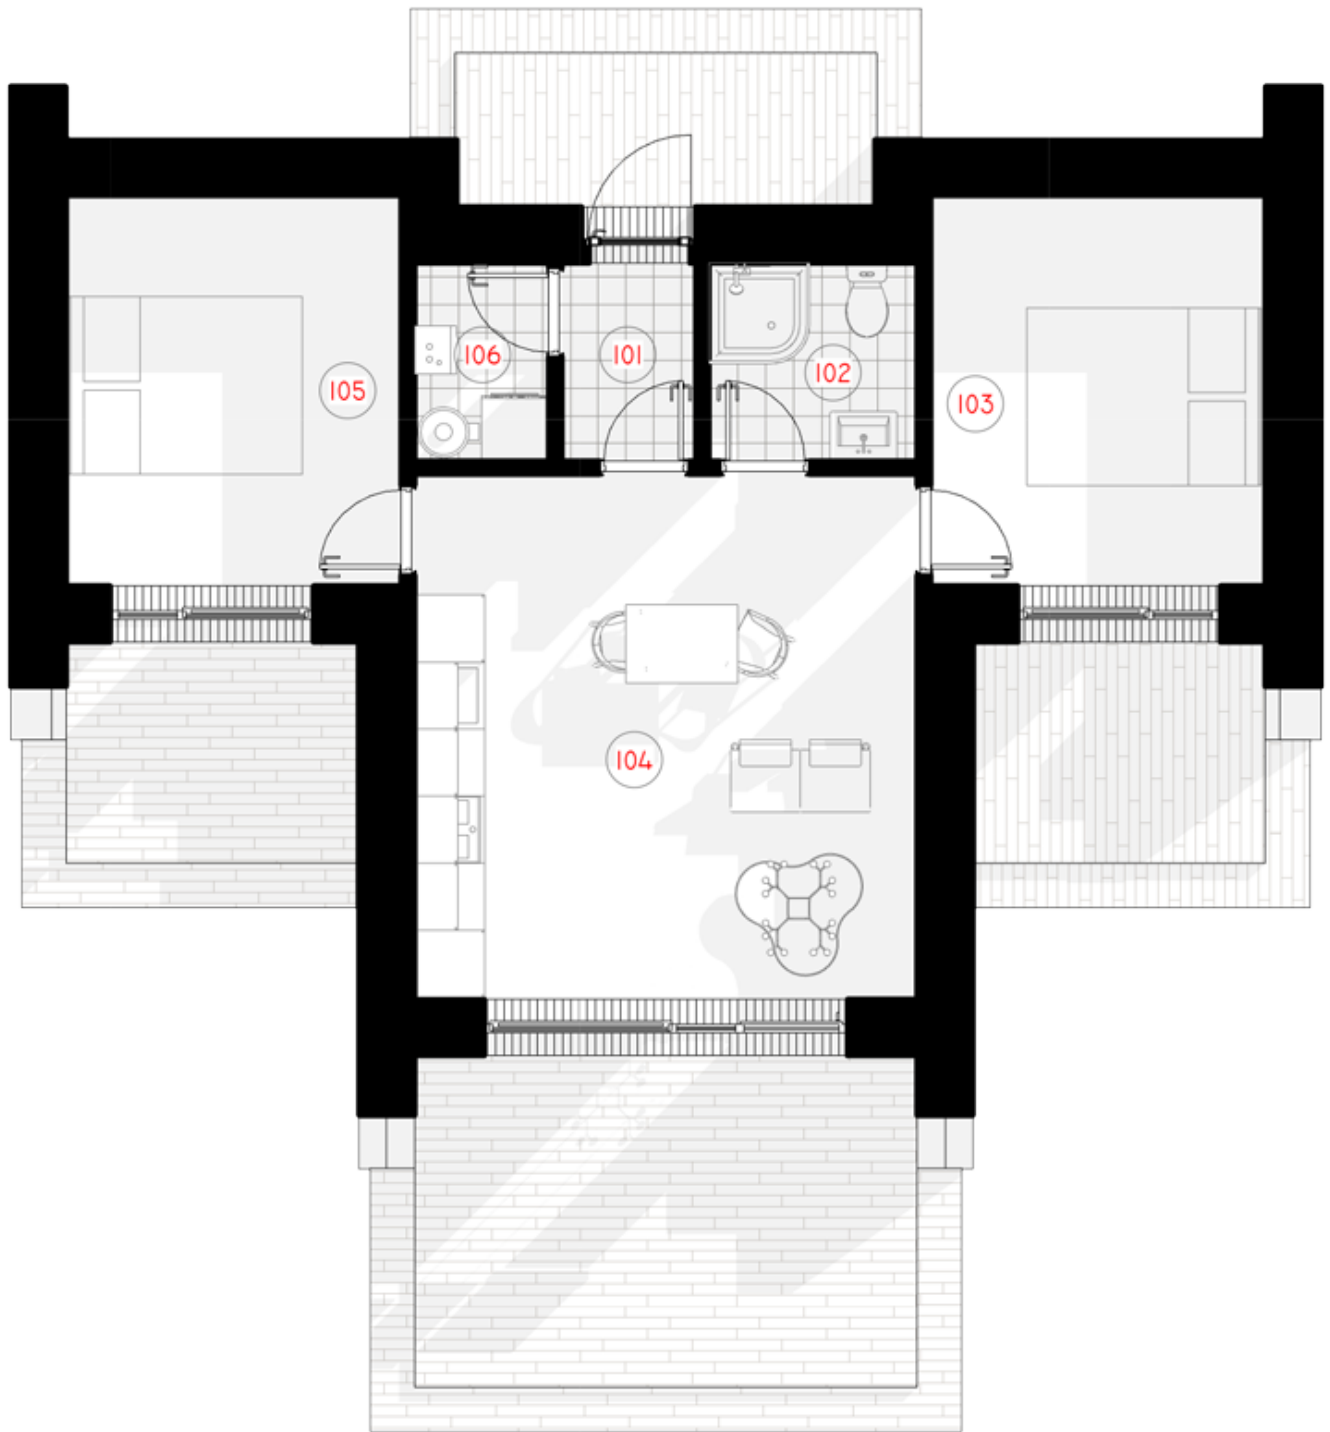

# THE WILD WAVE ORIGINAL

---

LIVING AREA	42.15
TOTAL AREA	49.76
NUMBER OF FLOORS	1
ROOF SLOPE	8
BUILDING AREA	86,31
HOUSE LENGTH	10,05
HOUSE WIDTH	11,75
HOUSE HEIGHT	4,45

---

**€ 11.680**

**BENEFITS**  
THE WILD WAVE ORIGINAL

This Wild Wave house is a contemporary solution for sustainable and environmentally (and budget-friendly) living. The single-storey solution perfectly brings out the aesthetics of this atypical façade geometry. This compact house is perfect for a single person or a couple, as well as a holiday retreat for the whole family.

It's true that this house is not for everyone. It is for those who love freedom and cannot live without it. The shape of the Wild Wave Original House represents the breaking wave that represents freedom, washing away all your worries and troubles. There are many speakers about freedom. Wild Wave homes are for those who truly live it.

# 1ST FLOOR PLAN

101  
TAMBOURINE

2,16 m<sup>2</sup>

102	SANITARY ROOM	3,31 m <sup>2</sup>
103	BEDROOM	10,50 m <sup>2</sup>
104	LIVING ROOM - KITCHEN	21,15 m <sup>2</sup>
105	BEDROOM	10,50 m <sup>2</sup>
106	AUXILIARY ROOM	2,14 m <sup>2</sup>
<b>TOTAL:</b>		<b>49,76 m<sup>2</sup></b>